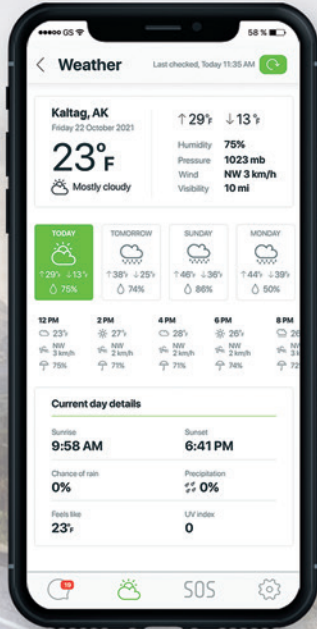

Connectivity

- **Iridium** satellite network
- **Global Navigation Satellite System:** GPS, GLONASS
- **Connects to the app via Bluetooth LE** (one connected user at a time at a range of up to 50 m (164 ft))

ZOLEO Mobile App

Our free app* is the key to all of the awesome global messaging and safety features of ZOLEO.

Messaging

SOS Alerting

Medical Assist

**Available in multiple languages.*

Check-in

Weather

Location Share

Share Your Location

Let others know where you are with these **standard features**:

Share your GPS coordinates in a message

Automatically include your GPS coordinates with check-in messages (optional)

Share the last reported location or breadcrumb trail of selected devices using a secure Share Map URL

Location Share+ (Add-on subscription)

Location Share+ enables ZOLEO users to automatically share their location with their check-in contacts, on a user-selected interval from every 6 minutes to 4 hours. Recipients will be able to use the free ZOLEO app to view the current location and breadcrumb trail on a map. ZOLEO users can start/stop location sharing any time, and also download maps for use offline. Location Share+ is an optional add-on subscription* that **includes unlimited location share messages**.