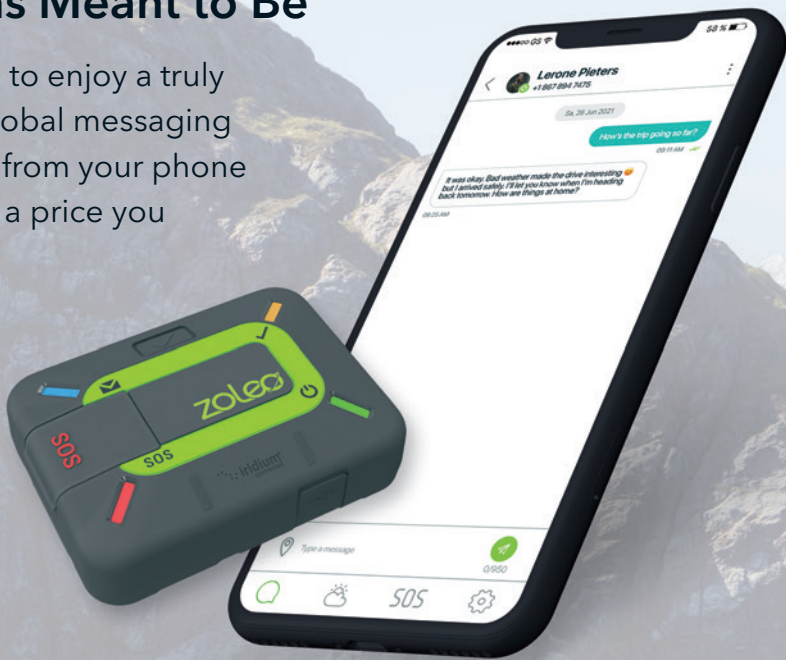

Connects via
Bluetooth LE

ZOLEO, for Wherever You Go

When you're beyond mobile coverage...

The ZOLEO satellite communicator connects with our free app, on your phone or tablet, so you can send and receive messages anywhere on the planet via the Iridium satellite network*.

** When there's no cellular or Wi-Fi coverage, ZOLEO transmits messages over the Iridium satellite network. Iridium provides coverage over every inch of the planet – including landmasses, oceans and airways.*

When you're within mobile coverage...

The ZOLEO App seamlessly delivers messages over cellular and Wi-Fi. You'll get the message, even if your ZOLEO satellite communicator is turned off or being used by a friend!

Global Messaging, as It Was Meant to Be

Use ZOLEO to enjoy a truly seamless global messaging experience from your phone or tablet, at a price you can afford.

- **Extends your messaging coverage** seamlessly by transmitting over satellite, cellular and Wi-Fi
- Offers a **familiar messaging experience**
- Makes it easy for contacts to reach you via your **dedicated ZOLEO SMS number and email address**
- Priced to ensure you **enjoy more value for your money** versus other Iridium-based communicators