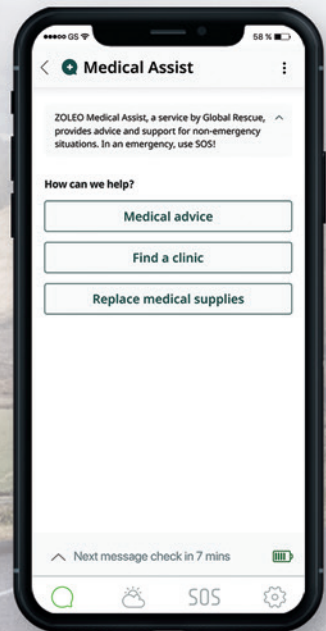

Connectivity

- **Iridium** satellite network
- **Global Navigation Satellite System:** GPS, GLONASS
- **Connects to the app via Bluetooth LE** (one connected user at a time at a range of up to 50 m (164 ft))

ZOLEO Mobile App

Our free app* is the key to all of the awesome global messaging and safety features of ZOLEO.

Messaging

SOS Alerting

Medical Assist

**Available in multiple languages.*

Check-in

Weather

Location Share

Share Your Location

Let others know where you are with these **standard features**:

Share your GPS coordinates in a message

Automatically include your GPS coordinates with check-in messages (optional)

Share the last reported location or breadcrumb trail of selected devices using a secure Share Map URL

Location Share+ (Add-on subscription)

Location Share+ enables ZOLEO users to automatically share their location with their check-in contacts, on a user-selected interval from every 6 minutes to 4 hours. Recipients will be able to use the free ZOLEO app to view the current location and breadcrumb trail on a map. ZOLEO users can start/stop location sharing any time, and also download maps for use offline. Location Share+ is an optional add-on subscription* that **includes unlimited location share messages**.