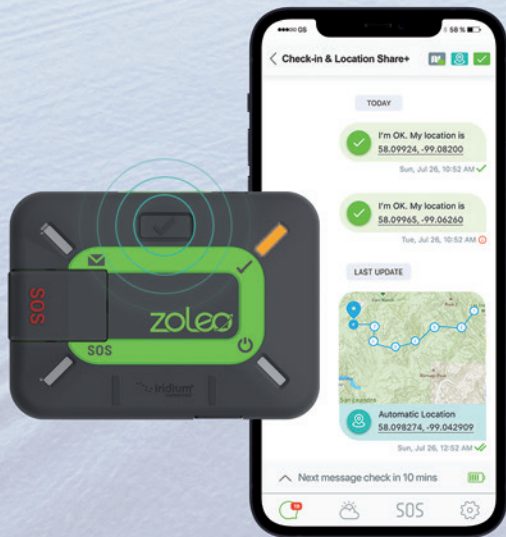

Connectivity

- **Iridium** satellite network
- **Global Navigation Satellite System:** GPS, GLONASS
- **Connects to the app via Bluetooth LE** (one connected user at a time at a range of up to 50 m (164 ft))

ZOLEO Mobile App

Our free app* is the key to all of the awesome global messaging and safety features of ZOLEO.

Messaging

SOS Alerting

Medical Assist

**Available in multiple languages.*

Check-in

Weather

Location Share

Share Your Location

Let others know where you are with these **standard features**:

Share your GPS coordinates in a message

Automatically include your GPS coordinates with check-in messages (optional)

Share the last reported location or breadcrumb trail of selected devices using a secure Share Map URL

Location Share+ (Add-on subscription)

Location Share+ enables ZOLEO users to automatically share their location with their check-in contacts, on a user-selected interval from every 6 minutes to 4 hours. Recipients will be able to use the free ZOLEO app to view the current location and breadcrumb trail on a map. ZOLEO users can start/stop location sharing any time, and also download maps for use offline. Location Share+ is an optional add-on subscription* that **includes unlimited location share messages**.