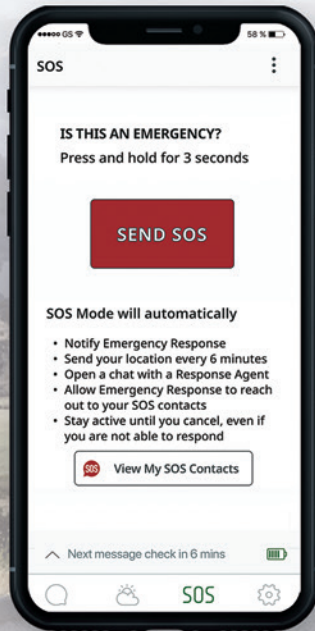

**SOS and check-in work directly from the device, or via the ZOLEO App.*

Additional Specs

Physical

- **Weight:** 150 g (5.3 oz)
 - **IP68:** dust- and water-resistant (to 1.5 m (4.9 ft) for 30 min.)
 - **Power input:** Micro-USB Type B connector
 - **Audible alerts**
 - **Shock-resistant:** MIL-STD 810G
 - **Size (L x W x D):** 9.1 x 6.6 x 2.7 cm (3.58 x 2.6 x 1.06 in)
 - **Covered SOS button** prevents false alarms (also cancellable)
 - **Internal GPS chip**, location-aware (accurate to 2.5 m (8.2 ft))
 - **LEDs for:** messages, SOS, check-in and power
-

Connectivity

- **Iridium** satellite network
- **Global Navigation Satellite System:** GPS, GLONASS
- **Connects to the app via Bluetooth LE** (one connected user at a time at a range of up to 50 m (164 ft))

ZOLEO Mobile App

Our free app* is the key to all of the awesome global messaging and safety features of ZOLEO.

Messaging

SOS Alerting

Medical Assist

**Available in multiple languages.*

Check-in

Weather

Share the last reported location or breadcrumb trail of selected devices using a secure Share Map URL

Location Share+ (Add-on subscription)

Location Share+ enables ZOLEO users to automatically share their location with their check-in contacts, on a user-selected interval from every 6 minutes to 4 hours. Recipients will be able to use the free ZOLEO app to view the current location and breadcrumb trail on a map. ZOLEO users can start/stop location sharing any time, and also download maps for use offline. Location Share+ is an optional add-on subscription* that **includes unlimited location share messages**.