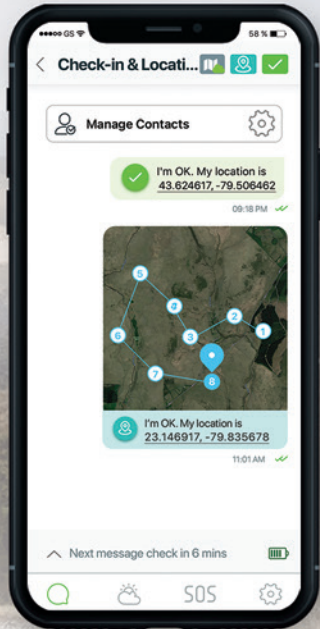

Connectivity

- **Iridium** satellite network
- **Global Navigation Satellite System:** GPS, GLONASS
- **Connects to the app via Bluetooth LE** (one connected user at a time at a range of up to 50 m (164 ft))

ZOLEO Mobile App

Our free app* is the key to all of the awesome global messaging and safety features of ZOLEO.

Messaging

SOS Alerting

Medical Assist

**Available in multiple languages.*

Check-in

Weather

Location Share

Share Your Location

Let others know where you are with these **standard features**:

Share your GPS coordinates in a message

Automatically include your GPS coordinates with check-in messages (optional)

Share the last reported location or breadcrumb trail of selected devices using a secure Share Map URL

Location Share+ (Add-on subscription)

Location Share+ enables ZOLEO users to automatically share their location with their check-in contacts, on a user-selected interval from every 6 minutes to 4 hours. Recipients will be able to use the free ZOLEO app to view the current location and breadcrumb trail on a map. ZOLEO users can start/stop location sharing any time, and also download maps for use offline. Location Share+ is an optional add-on subscription* that **includes unlimited location share messages**.