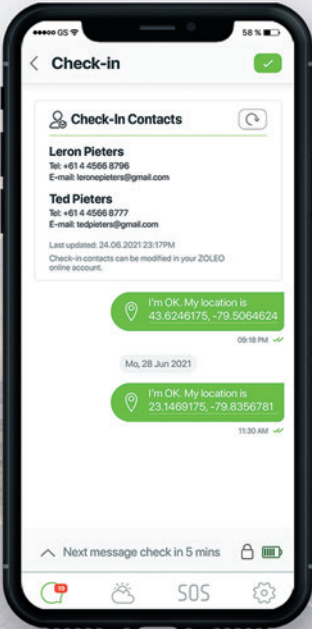

Connectivity

- **Iridium** satellite network
- **Global Navigation Satellite System:** GPS, GLONASS
- **Connects to the app via Bluetooth LE** (one connected user at a time at a range of up to 50 m (164 ft))

ZOLEO Mobile App

Our free app* is the key to all of the awesome global messaging and safety features of ZOLEO.

Messaging

SOS Alerting

Medical Assist

**Available in multiple languages.*

Check-in

Weather

Location Share

Share Your Location

Let others know where you are with these **standard features**:

Share your GPS coordinates in a message

Automatically include your GPS coordinates with check-in messages (optional)

Share the last reported location or breadcrumb trail of selected devices using a secure Share Map URL

Location Share+ (Add-on subscription)

Location Share+ enables ZOLEO users to automatically share their location with their check-in contacts, on a user-selected interval from every 6 minutes to 4 hours. Recipients will be able to use the free ZOLEO app to view the current location and breadcrumb trail on a map. ZOLEO users can start/stop location sharing any time, and also download maps for use offline. Location Share+ is an optional add-on subscription* that **includes unlimited location share messages**.