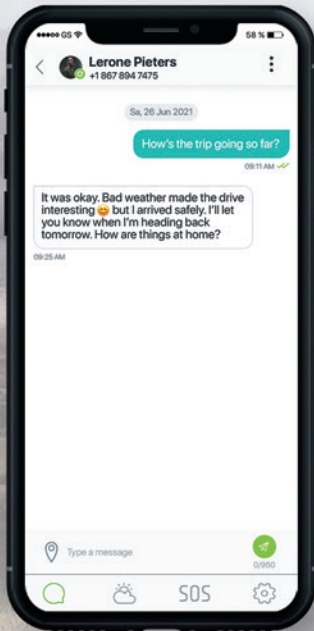

**SOS and check-in work directly from the device, or via the ZOLEO App.*

Additional Specs

Physical

- **Weight:** 150 g (5.3 oz)
 - **IP68:** dust- and water-resistant (to 1.5 m (4.9 ft) for 30 min.)
 - **Power input:** Micro-USB Type B connector
 - **Audible alerts**
 - **Shock-resistant:** MIL-STD 810G
 - **Size (L x W x D):** 9.1 x 6.6 x 2.7 cm (3.58 x 2.6 x 1.06 in)
 - **Covered SOS button** prevents false alarms (also cancellable)
 - **Internal GPS chip**, location-aware (accurate to 2.5 m (8.2 ft))
 - **LEDs for:** messages, SOS, check-in and power
-

Connectivity

- **Iridium** satellite network
- **Global Navigation Satellite System:** GPS, GLONASS
- **Connects to the app via Bluetooth LE** (one connected user at a time at a range of up to 50 m (164 ft))

ZOLEO Mobile App

Our free app* is the key to all of the awesome global messaging and safety features of ZOLEO.

Messaging

SOS Alerting

Medical Assist

**Available in multiple languages.*

Check-in

Weather

Share the last reported location or breadcrumb trail of selected devices using a secure Share Map URL

Location Share+ (Add-on subscription)

Location Share+ enables ZOLEO users to automatically share their location with their check-in contacts, on a user-selected interval from every 6 minutes to 4 hours. Recipients will be able to use the free ZOLEO app to view the current location and breadcrumb trail on a map. ZOLEO users can start/stop location sharing any time, and also download maps for use offline. Location Share+ is an optional add-on subscription* that **includes unlimited location share messages**.